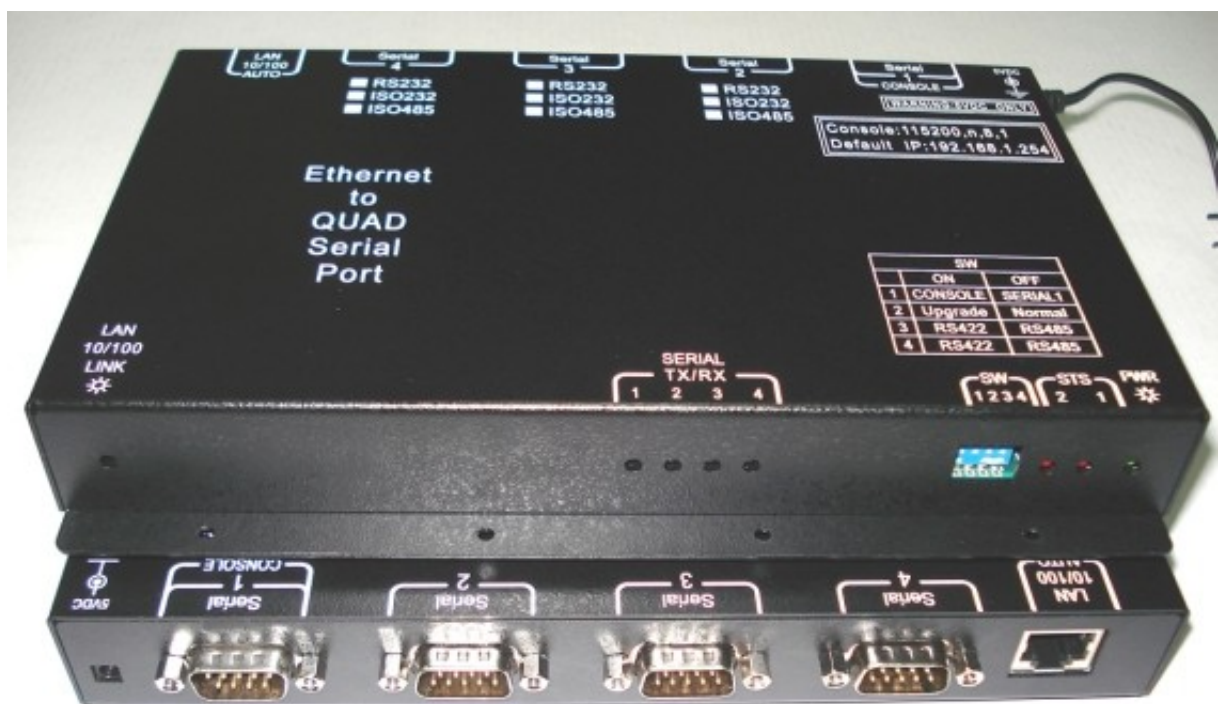

APORT400

IP to Serial Port Converter

◆ **10/100Mbps LAN Connection**

◆ **4 RS232 Serial Port**

◆ **Linux based system board**

- ★ **32bit 100MHz RISC CPU** higher performance than 16bit CPU.
- ★ **Auto-detecting** 10/100Mbps Ethernet interface.
- ★ Support WIN2000/XP/WIN7/8/10 **virtual COM driver**.
- ★ Support UNIX & Linux **real TTY driver**.
- ★ Support **TCP server/Client** mode.
- ★ Support **UDP send/receive** mode.
- ★ Support **WEB, TELNET and terminal setup**.

APORT400 IP to Serial Port Converter Specification :

Hardware Specification:

- * CPU: 32bit 100MHz MIPS CPU.
- * Flash ROM: 16M Byte.
- * SDRAM: 16M Byte.

LAN connection:

- *Interface: 10/100Mbps 100BaseT
- *Connector: RJ45

Serial port:

- *Interface: RS232
 - *connector: DB9 male.
 - *Port Number: 4
 - *speed: upto 230400bps.
- NOTE: console port share with serial port 1

Software Compatibility:

- *TCP/IP or UDP/IP connection.
- *WIN 7/8/2000/XP/10 Virtual COM driver.
- *LINUX raw TTY driver.
- *SCO UNIX real TTY driver.

Other relative product information:

- APORT200: IP to two RS232 serial port converter.
- APORT020: IP to two ground isolated RS232 serial port converter.
- APORT101: IP to one RS232 and one ground isolated RS422/485 serial port converter.
- APORT040: IP to four ground isolated RS232 serial port converter.
- APORT202: IP to two RS232 and two ground isolated RS422/485 serial port converter.
- APORT022: IP to two ground isolated RS232 and two ground isolated RS422/485 serial port converter.