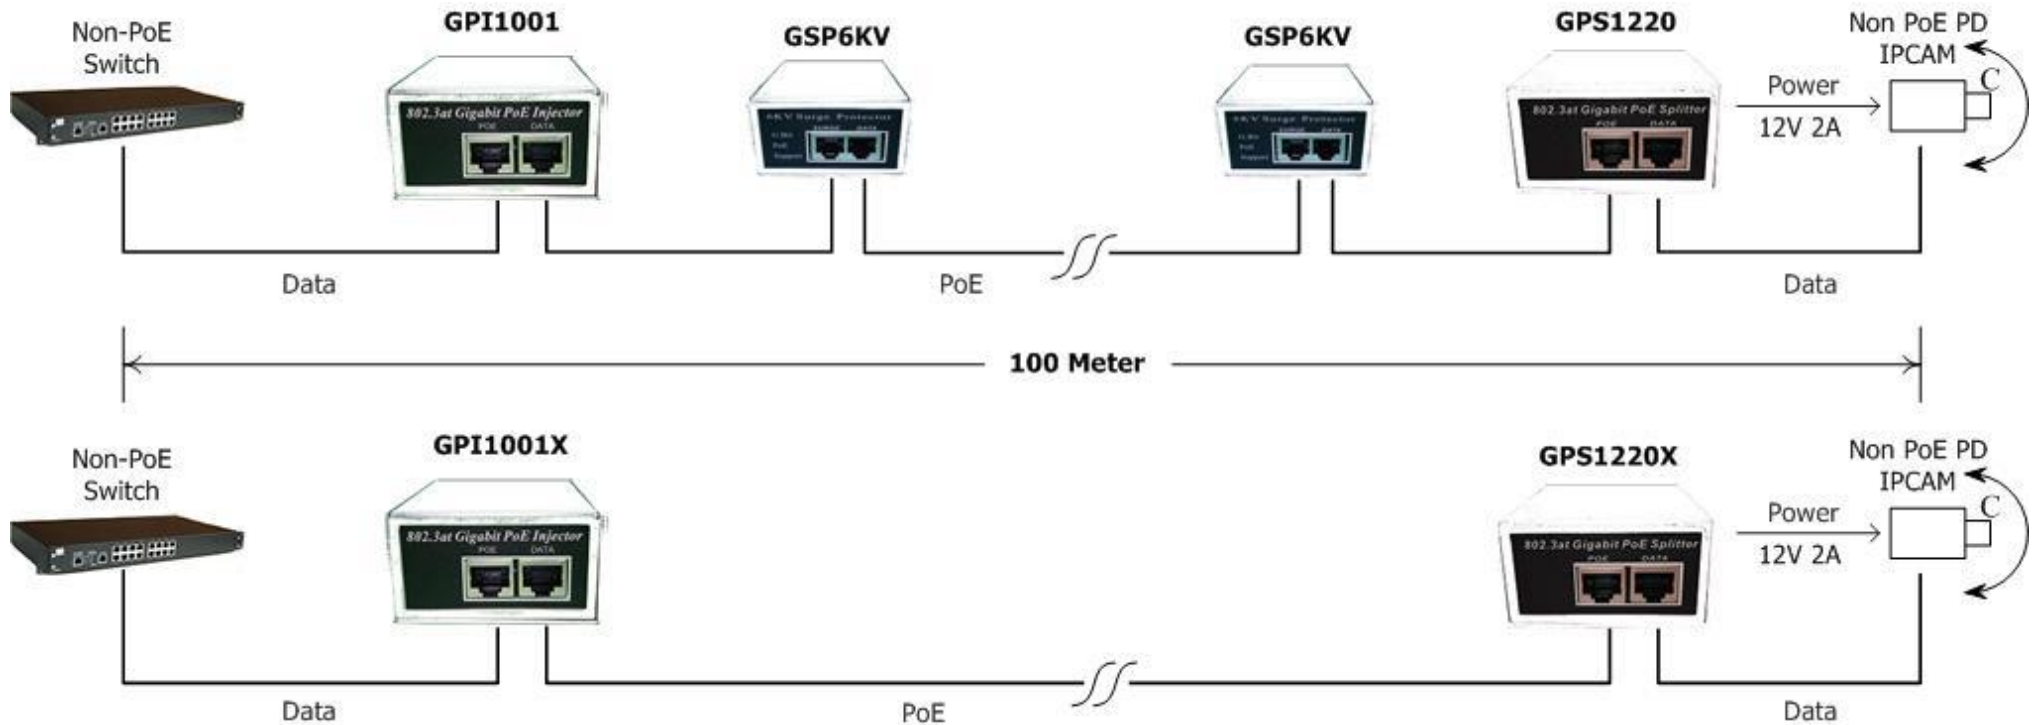

Passive PoE environment under 100Meter connection

① GPI1001 : G.bit PoE Power Injector

② GPS1220 : G.bit PoE Power Splitter

③ GSP6KV : G.bit PoE 6KV surge protector

※ GPI1001X can support 6KV surge protector

※ GPS1220X can support 6KV surge protector

※ Standard GPI1001 and GPS1220 do not have 6KV surge protector