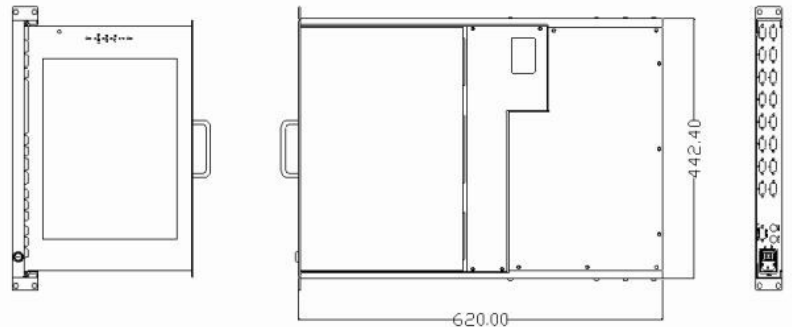

## 1U rackmount Monitor-Keyboard Drawer With 16 Port KVM

### Features :

- Meets EIA310c & IEC-3 specifications
- One set built-in Keyboard, touch pad, monitor and 16 ports KVM switch
- Heavy-duty steel
- With high brightness TFT LCD Panel
- Mechanical keyboard in 105 keys, with touch pad
- Built-in rail self-locking device
- Easy PC selection via ON Screen Display Manual
- Support 8 characters password protection and search PC server name
- Auto scan mode for monitoring PCs

### Specification :

- 442.4(W) 44.5(H) 620(D).
- 12Kgs.
- 15" TFT LCD, 1024\*768, 250 nits, 120/120 viewing angle Contrast ratio 350:1.
- Number of colors, 16.2 M.
- Backlight MTBF : 50,000 hours under 25± 5°C.