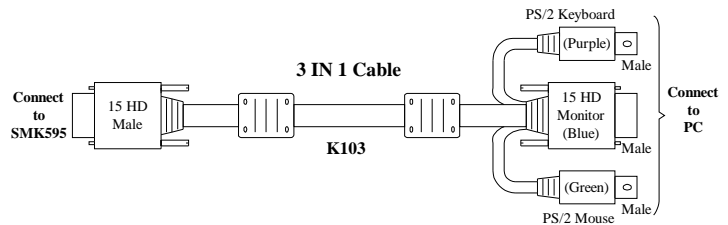

## 1U rackmount Monitor-Keyboard Drawer With 16 Port KVM

### Features :

- Meets EIA310c & IEC-3 specifications
- One set built-in Keyboard, touch pad, monitor and 16 ports KVM switch
- Heavy-duty steel
- With high brightness TFT LCD Panel
- Mechanical keyboard in 105 keys, with touch pad
- Built-in rail self-locking device
- Easy PC selection via ON Screen Display Manual
- Support 8 characters password protection and search PC server name
- Auto scan mode for monitoring PCs

### Specification :

- 442.4(W) 44.5(H) 620(D).
- 12Kgs.
- 15" TFT LCD, 1024\*768, 250 nits, 120/120 viewing angle Contrast ratio 350:1.
- Number of colors, 16.2 M.
- Backlight MTBF : 50,000 hours under 25± 5°C.